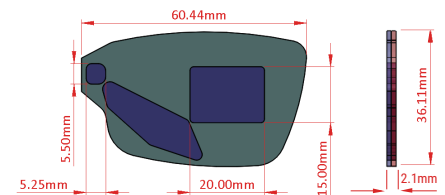

Vuzix Blade® Smart Glasses

VUZIX BLADE®

Advanced Waveguide Technology

On-the-go

Real-time, hands-free information

Receive work instructions on the job

WAVEGUIDE SPECIFICATIONS*

- Field of View: 13.7° (H) x 13.7° (V); 19.4° (D)
- Eye Box: 16.4mm x 11.4mm (HxV)
- Eye Relief: 15mm
- Focus Distance: infinity
- Display: 480 x 480 pixels
- Transparency: 87%
- Peak Brightness: >3300 cd/m²
- Average Brightness: >2500 cd/m²
- Brightness Uniformity: >40%
- Contrast: >50:1
- Efficiency
- Configuration: side injected